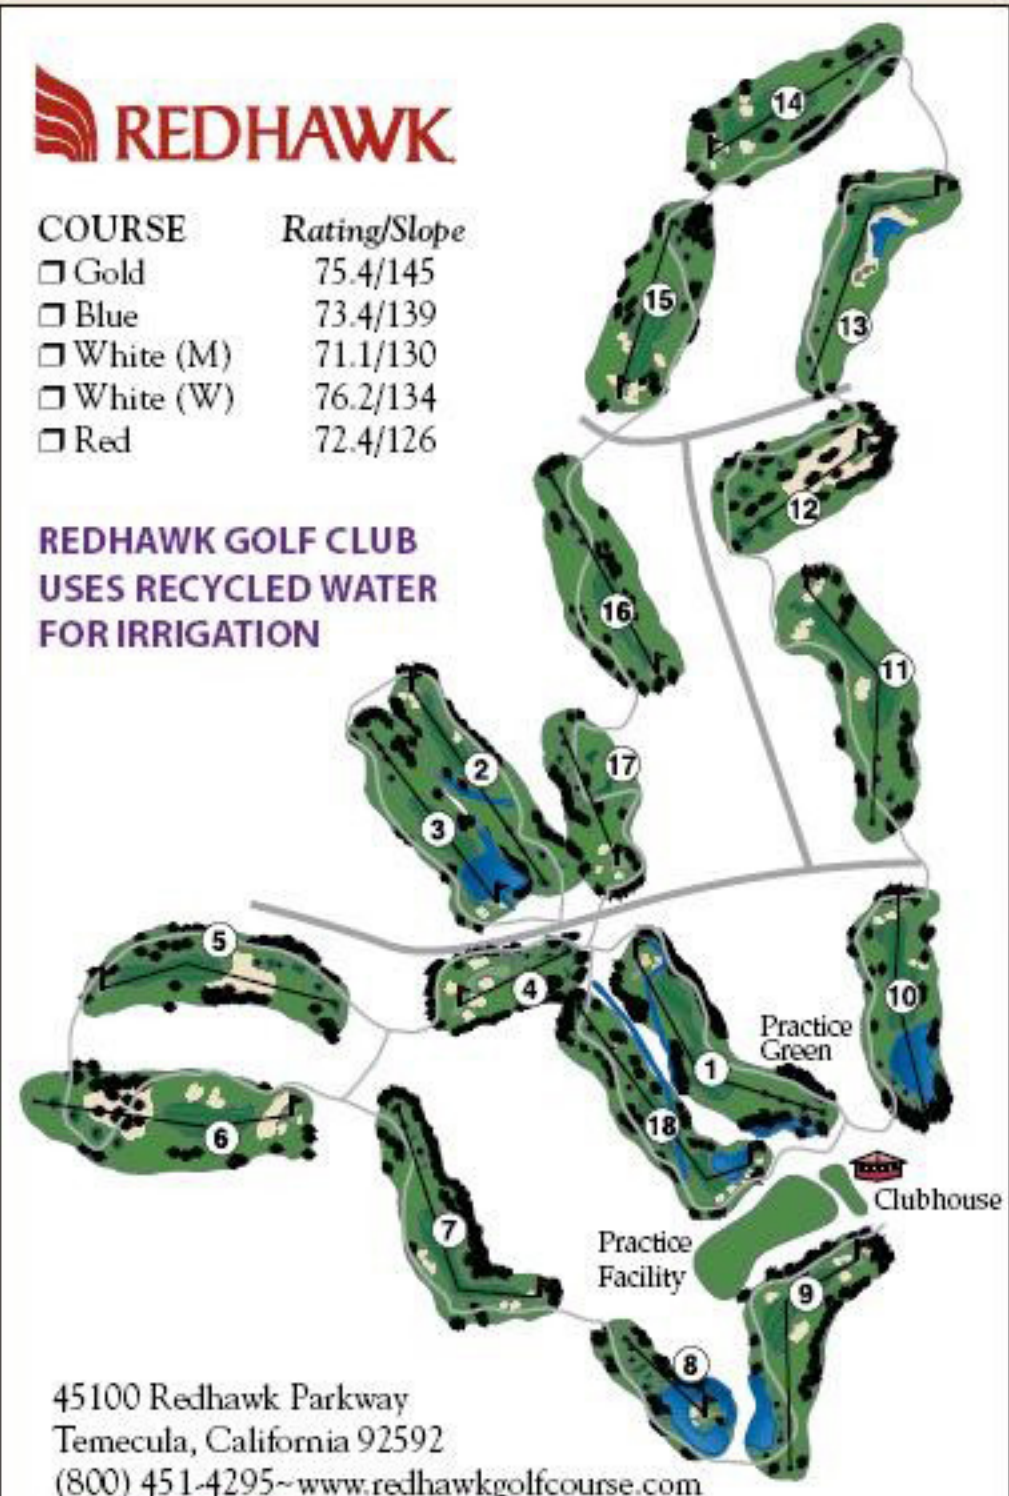

COURSE	Rating/Slope
□ Gold	75.4/145
□ Blue	73.4/139
□ White (M)	71.1/130
□ White (W)	76.2/134
□ Red	72.4/126

**REDHAWK GOLF CLUB
USES RECYCLED WATER
FOR IRRIGATION**

45100 Redhawk Parkway
Temecula, California 92592
(800) 451-4295~www.redhawkgolfcourse.com
PROUDLY MANAGED BY CSC GOLF MANAGEMENT

REDHAWK

Temecula, California

Turning Press Splash Tears San Jacinto Aviary Far Five Ray's Creek Swilcan Fountain Magnolia Dune Pampas Carnoustie Eagles Horizon Hawk Hopscotch

45100 REDHAWK PKWY.
TEMECULA, CA 92592
(800) 451-4295